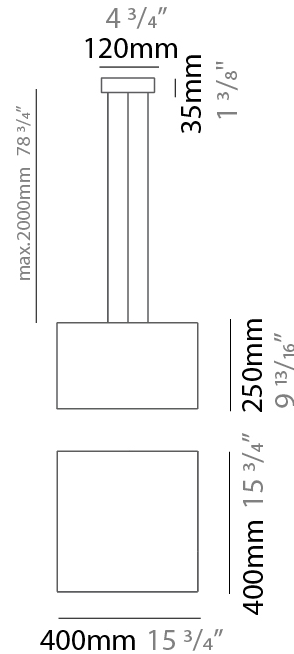

PROJECT _____
TYPE _____
SPECIFIER _____
QUANTITY _____
DATE _____

BASS SUSPENSION

D111120-

base number   Finish Options   Finish Options

1. To build a product code in our configurator select the specify button on the base model # product page
2. To build a manual product code on this datasheet choose from the options listed below in blue font and add the suffix to the base model #

GENERAL

Series: Bass
Brand: Ole
Division: Design
Mounting Type: Suspension
Mounting Location: Ceiling
Subcategory: Pendant

PHYSICAL

Shape: Rectangle
Length (mm): 400
Length (in): 15 3/4
Width (mm): 400
Width (in): 15 3/4
Height (mm): 250
Height (in): 9 13/16
Max. Overall Height (mm): 2250
Max. Overall Height (in): 88 9/16
Light Distribution: Direct / Indirect
Weight (kg): 4
Weight (lbs): 8.82
Fixture Finish: BEI / BLK / BLU / COG / DGN / GRY / MRN / MOC / MUS / OLV / SIL / STN / TER / WHI
Holder Finish: MWH / MBK
Fixture Material: Fabric Cord / Metal
Cable Details: 2000mm Cable
Upon Request: Other fabric cord colors available upon request (see downloadable finish chart)

ELECTRICAL

Number of Lamps: 1
Lamp Type: LED Retrofit
Lamp Shape: A19
Bulb Included: Bulb Not Included
Max. Wattage Per Lamp (W): 15
Lamp Base: E26
Input Voltage (V): 120
Upon Request: 277Vac / GU24

LED

OPTICAL

RATINGS AND CERTIFICATIONS

Certified By: Certified for North American Standards
IP rating: IP20