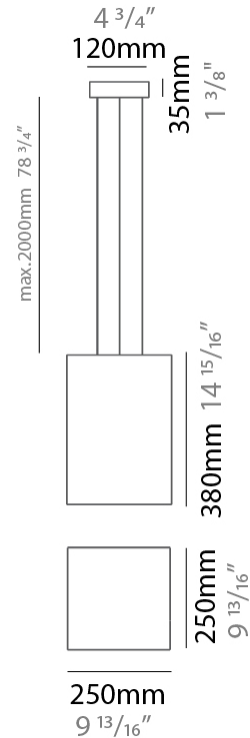

BASS SUSPENSION

D111119- _____

base number   Finish Options   Finish Options

1. To build a product code in our configurator select the specify button on the base model # product page
2. To build a manual product code on this datasheet choose from the options listed below in blue font and add the suffix to the base model #

GENERAL

Series: Bass
Brand: Ole
Division: Design
Mounting Type: Suspension
Mounting Location: Ceiling
Subcategory: Pendant

PHYSICAL

Shape: Rectangle
Length (mm): 250
Length (in): 9 ¹³/₁₆
Width (mm): 250
Width (in): 9 ¹³/₁₆
Height (mm): 380
Height (in): 14 ¹⁵/₁₆
Max. Overall Height (mm): 2380
Max. Overall Height (in): 93 ¹¹/₁₆
Light Distribution: Direct / Indirect
Weight (kg): 3.5
Weight (lbs): 7.72
Fixture Finish: [BEI](#) / [BLK](#) / [BLU](#) / [COG](#) / [DGN](#) / [GRY](#) / [MRN](#) / [MOC](#) / [MUS](#) / [OLV](#) / [SIL](#) / [STN](#) / [TER](#) / [WHI](#)
Holder Finish: MWH / MBK
Fixture Material: Fabric Cord / Metal
Cable Details: 2000mm Cable
Upon Request: Other fabric cord colors available upon request (see downloadable finish chart)

ELECTRICAL

Number of Lamps: 1
Lamp Type: LED Retrofit
Lamp Shape: A19
Bulb Included: Bulb Not Included
Max. Wattage Per Lamp (W): 15
Lamp Base: E26
Input Voltage (V): 120
Upon Request: 277Vac / GU24

LED

OPTICAL

RATINGS AND CERTIFICATIONS

Certified By: Certified for North American Standards
IP rating: IP20